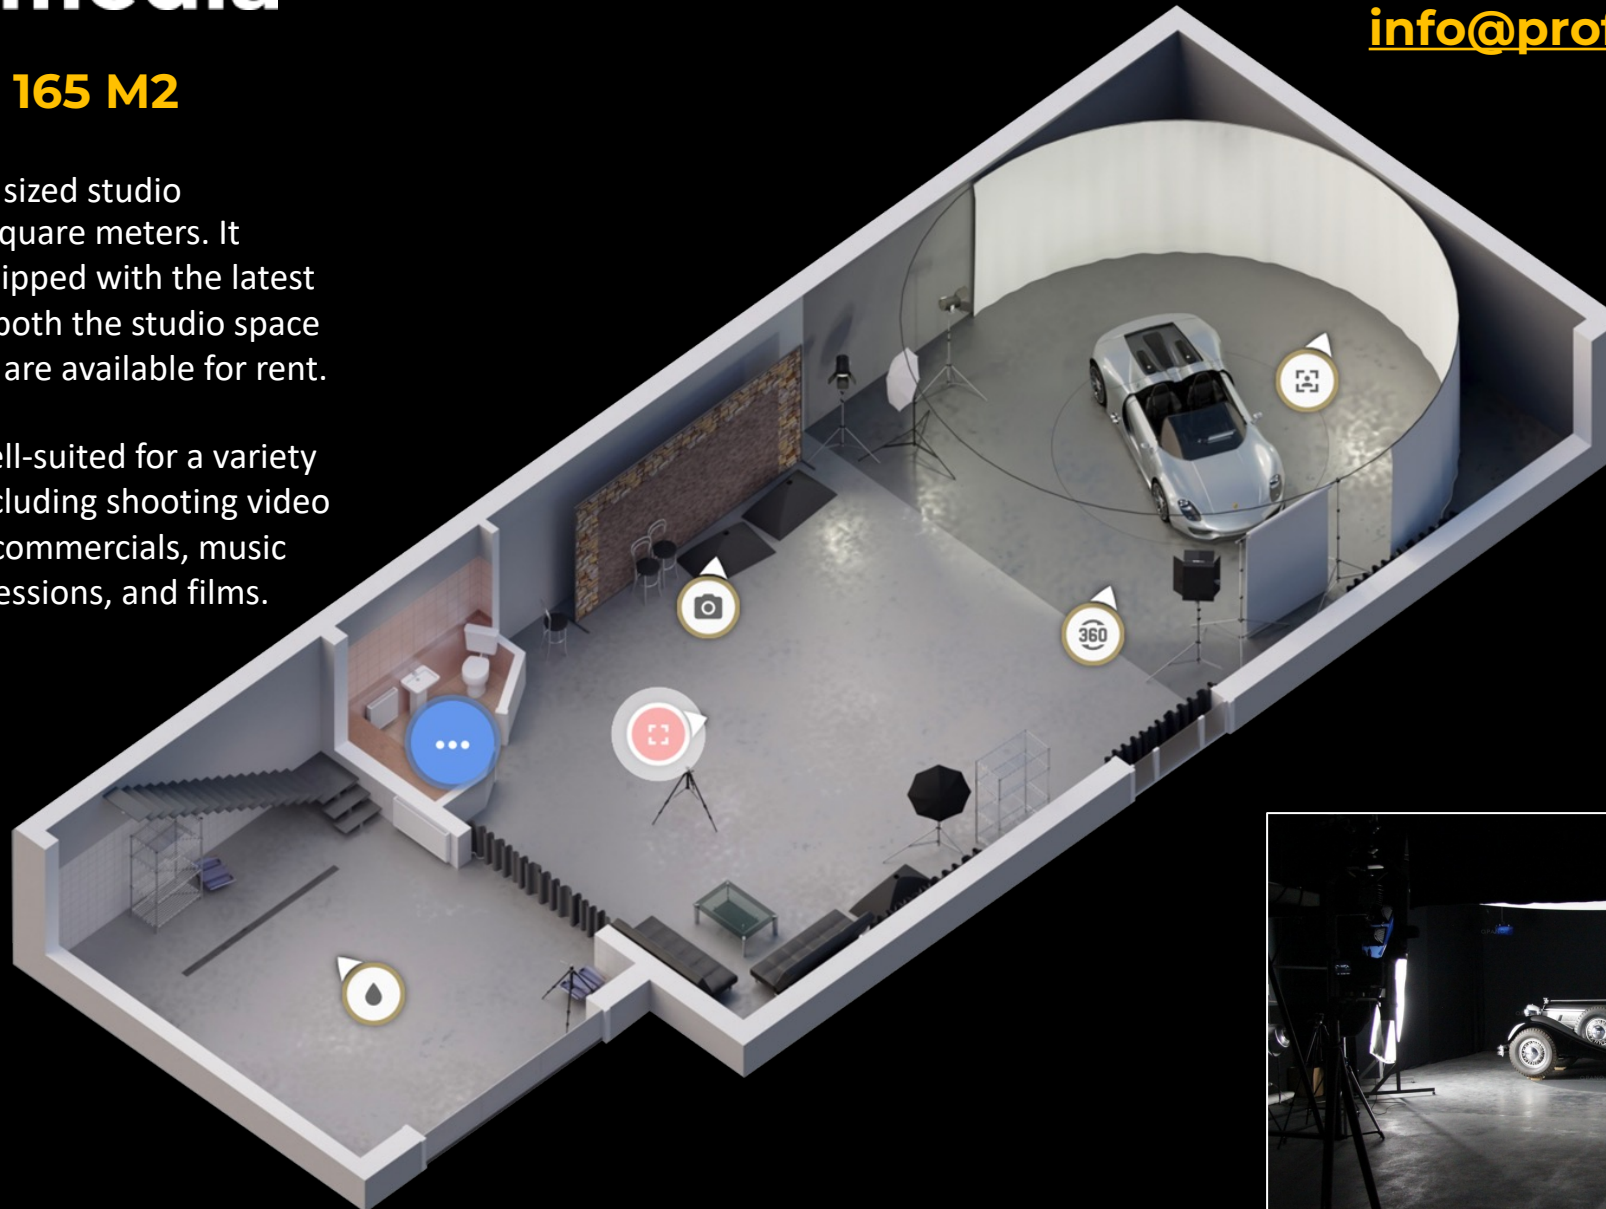

## STUDIO = 165 M2

Our generously sized studio measures 165 square meters. It comes fully equipped with the latest hardware, and both the studio space and equipment are available for rent.

This space is well-suited for a variety of purposes, including shooting video presentations, commercials, music videos, photo sessions, and films.