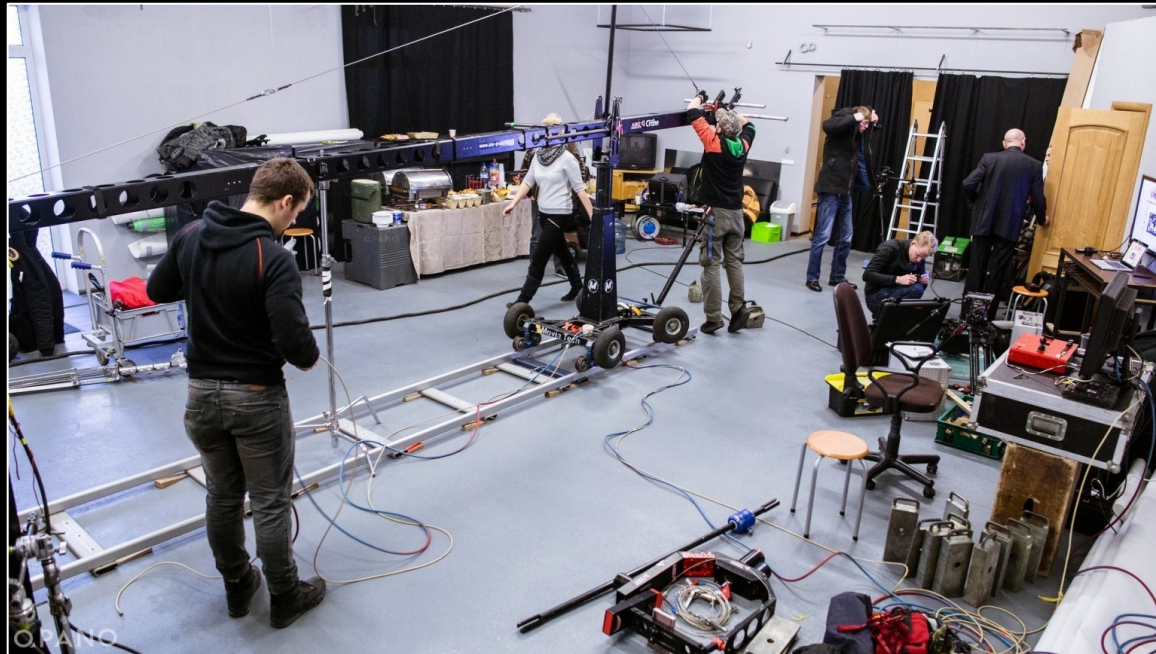

Proftmedia

TEAM PHOTO/VIDEO

PROFTMEDIA is a team of highly skilled professionals with extensive experience in audiovisual media. We specialize in video and photo shoots of any complexity, both in studio settings and outdoors.

Our team comprises experts in various areas, including video advertising, animation design, special effects, scriptwriting, lighting design, 3D design, photography, artistry, color grading, drone operation, video editing, costume design, and set decoration.

email us

info@proftmedia.com